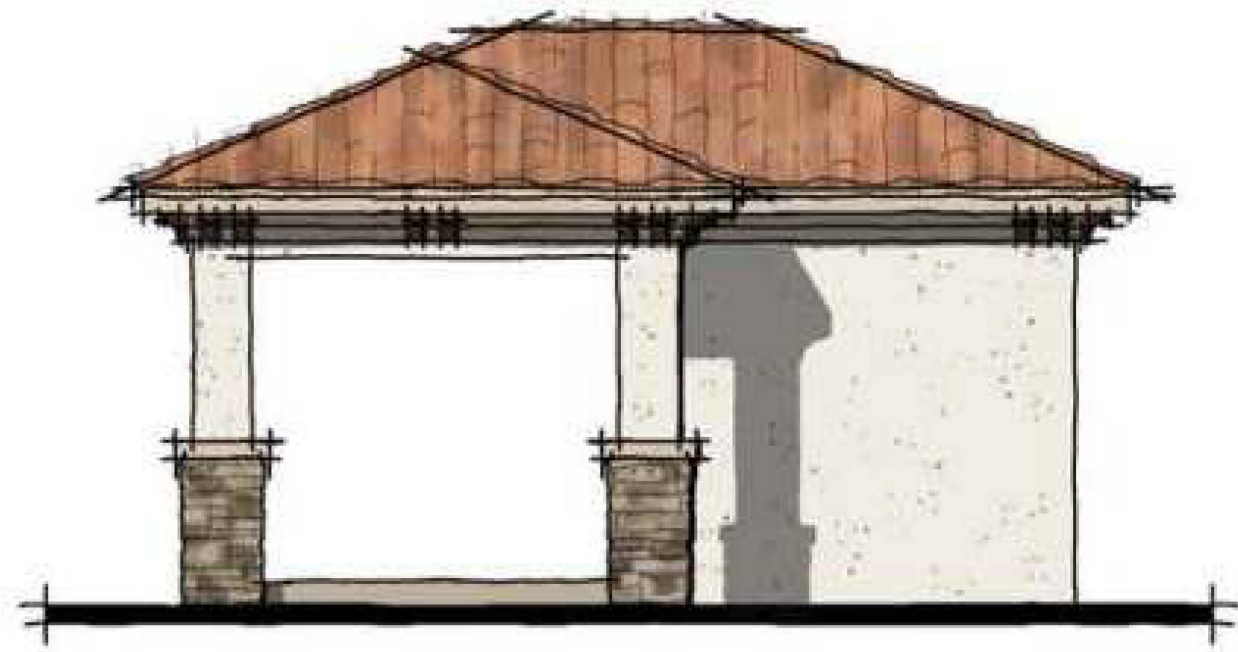

Elevation A

Cassata Place

Front Elevation

Rear Elevation

Left Elevation

Right Elevation

Monument Sign

Cassata Place

Elevation A - Color Palette

	COLOR SCHEME #34	
MAIN COLOR(S)	SW 6115 TOTALY TAN	
TRIM COLOR	SW 6375 COVER WHITE	
ACCENT COLOR	SW 6062 PLUGGED BROWN	
ENTRY / GARAGE DOOR & SHUTTERS COLOR	ENGLISH WALNUT	
ROOF TILE	CROWN / SANIBEL SAN ANTONIO	
STONE	SOUTHERN LEDGESTONE HUDSON BAY	
WATER TABLE SILL COLOR	TAUPE	