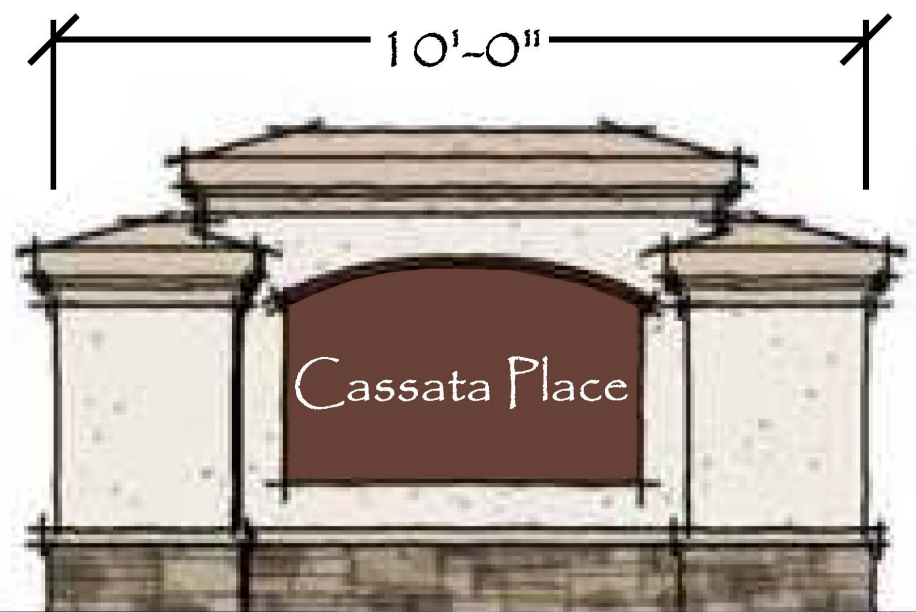

Elevation A

Cassata Place

Front Elevation

Rear Elevation

Left Elevation

Right Elevation

Monument Sign

Cassata Place

	COLOR SCHEME "A"	
MAIN COLOR(S)	SW 6307 COMPATIBLE CREAM	
TRIM COLOR	SW 6305 DOVER WHITE	
ACCENT COLOR	SW 6062 PLUGGED BROWN	
ENTRY/ GARAGE DOOR & SHUTTERS COLOR	ENGLISH WALNUT	
POOF TILE	CROWN/ SANTIBEL SAN ANTONIO	
STONE	SOUTHERN LEGGESTONE HUDSON BAY	
WATER TABLE SILL COLOR	TAUPE	

Elevation A - Color Palette

	COLOR SCHEME #34	
MAIN COLOR(S)	SW 6115 TOTALY TAN	
TRIM COLOR	SW 6375 COVER WHITE	
ACCENT COLOR	SW 6062 PLUGGED BROWN	
ENTRY / GARAGE DOOR & SHUTTERS COLOR	ENGLISH WALNUT	
ROOF TILE	CROWN / SANIBEL SAN ANTONIO	
STONE	SOUTHERN LEDGESTONE HUDSON BAY	
WATER TABLE SILL COLOR	TAUPE	