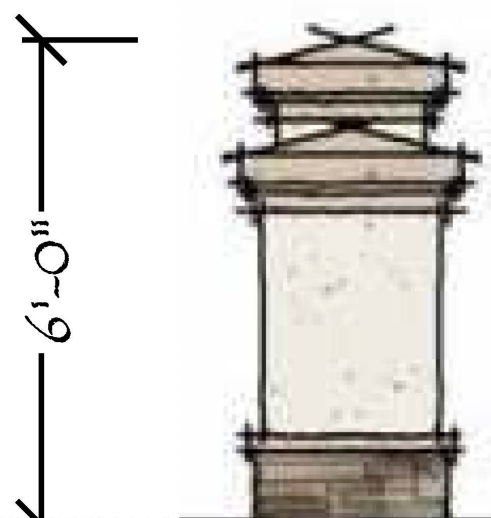

Elevation A

Cassata Place

Front Elevation

Rear Elevation

Left Elevation

Right Elevation

Monument Sign

Cassata Place

	COLOR SCHEME "A"	
MAIN COLOR(S)	SW 6307 COMPATIBLE CREAM	
TRIM COLOR	SW 6305 DOVER WHITE	
ACCENT COLOR	SW 6062 PLUGGED BROWN	
ENTRY/ GARAGE DOOR & SHUTTERS COLOR	ENGLISH WALNUT	
POOF TILE	CROWN/ SANTIBEL SAN ANTONIO	
STONE	SOUTHERN LEGGESTONE HUDSON BAY	
WATER TABLE SILL COLOR	TAUPE	

Elevation A - Color Palette

	COLOR SCHEME #34	
MAIN COLOR(S)	SW 6115 TOTALY TAN	
TRIM COLOR	SW 6375 COVER WHITE	
ACCENT COLOR	SW 6062 PLUGGED BROWN	
ENTRY / GARAGE DOOR & SHUTTERS COLOR	ENGLISH WALNUT	
ROOF TILE	CROWN / SANIBEL SAN ANTONIO	
STONE	SOUTHERN LEDGESTONE HUDSON BAY	
WATER TABLE SILL COLOR	TAUPE	