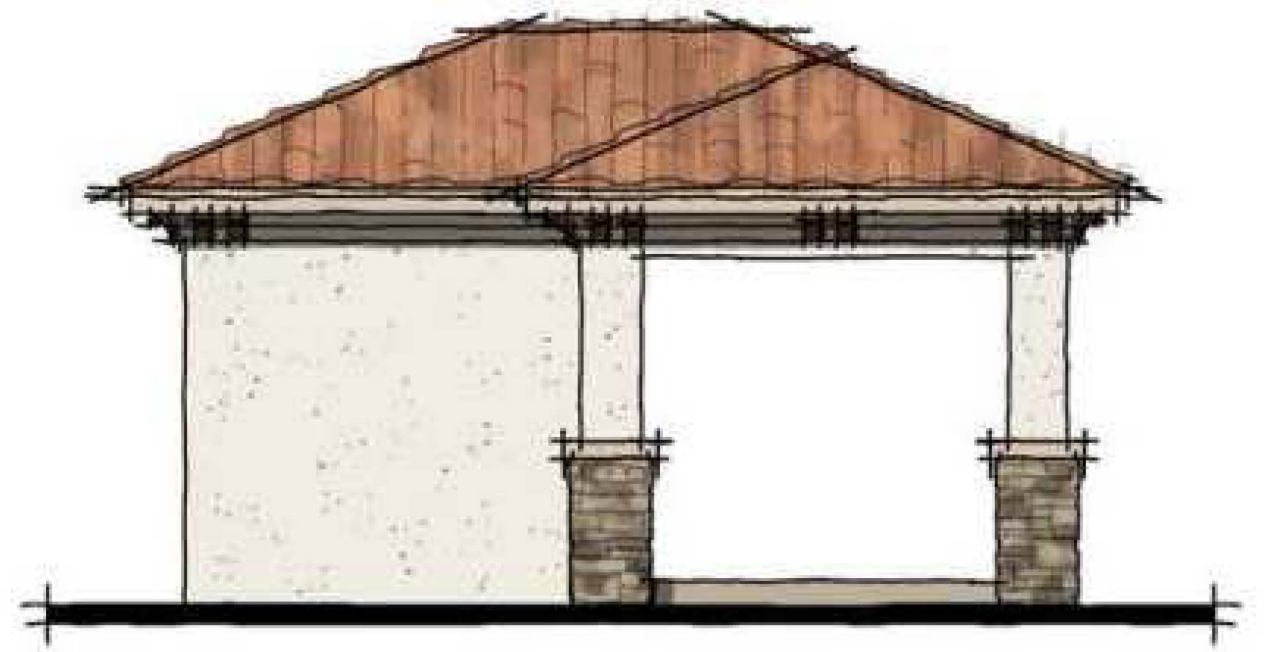

Elevation A

Cassata Place

Front Elevation

Rear Elevation

Left Elevation

Right Elevation

Monument Sign

Cassata Place

Elevation A - Color Palette

	COLOR SCHEME #34	
MAIN COLOR(S)	SW 6115 TOTALY TAN	
TRIM COLOR	SW 6375 COVER WHITE	
ACCENT COLOR	SW 6062 PLUGGED BROWN	
ENTRY / GARAGE DOOR & SHUTTERS COLOR	ENGLISH WALNUT	
ROOF TILE	CROWN / SANIBEL SAN ANTONIO	
STONE	SOUTHERN LEDGESTONE HUDSON BAY	
WATER TABLE SILL COLOR	TAUPE	