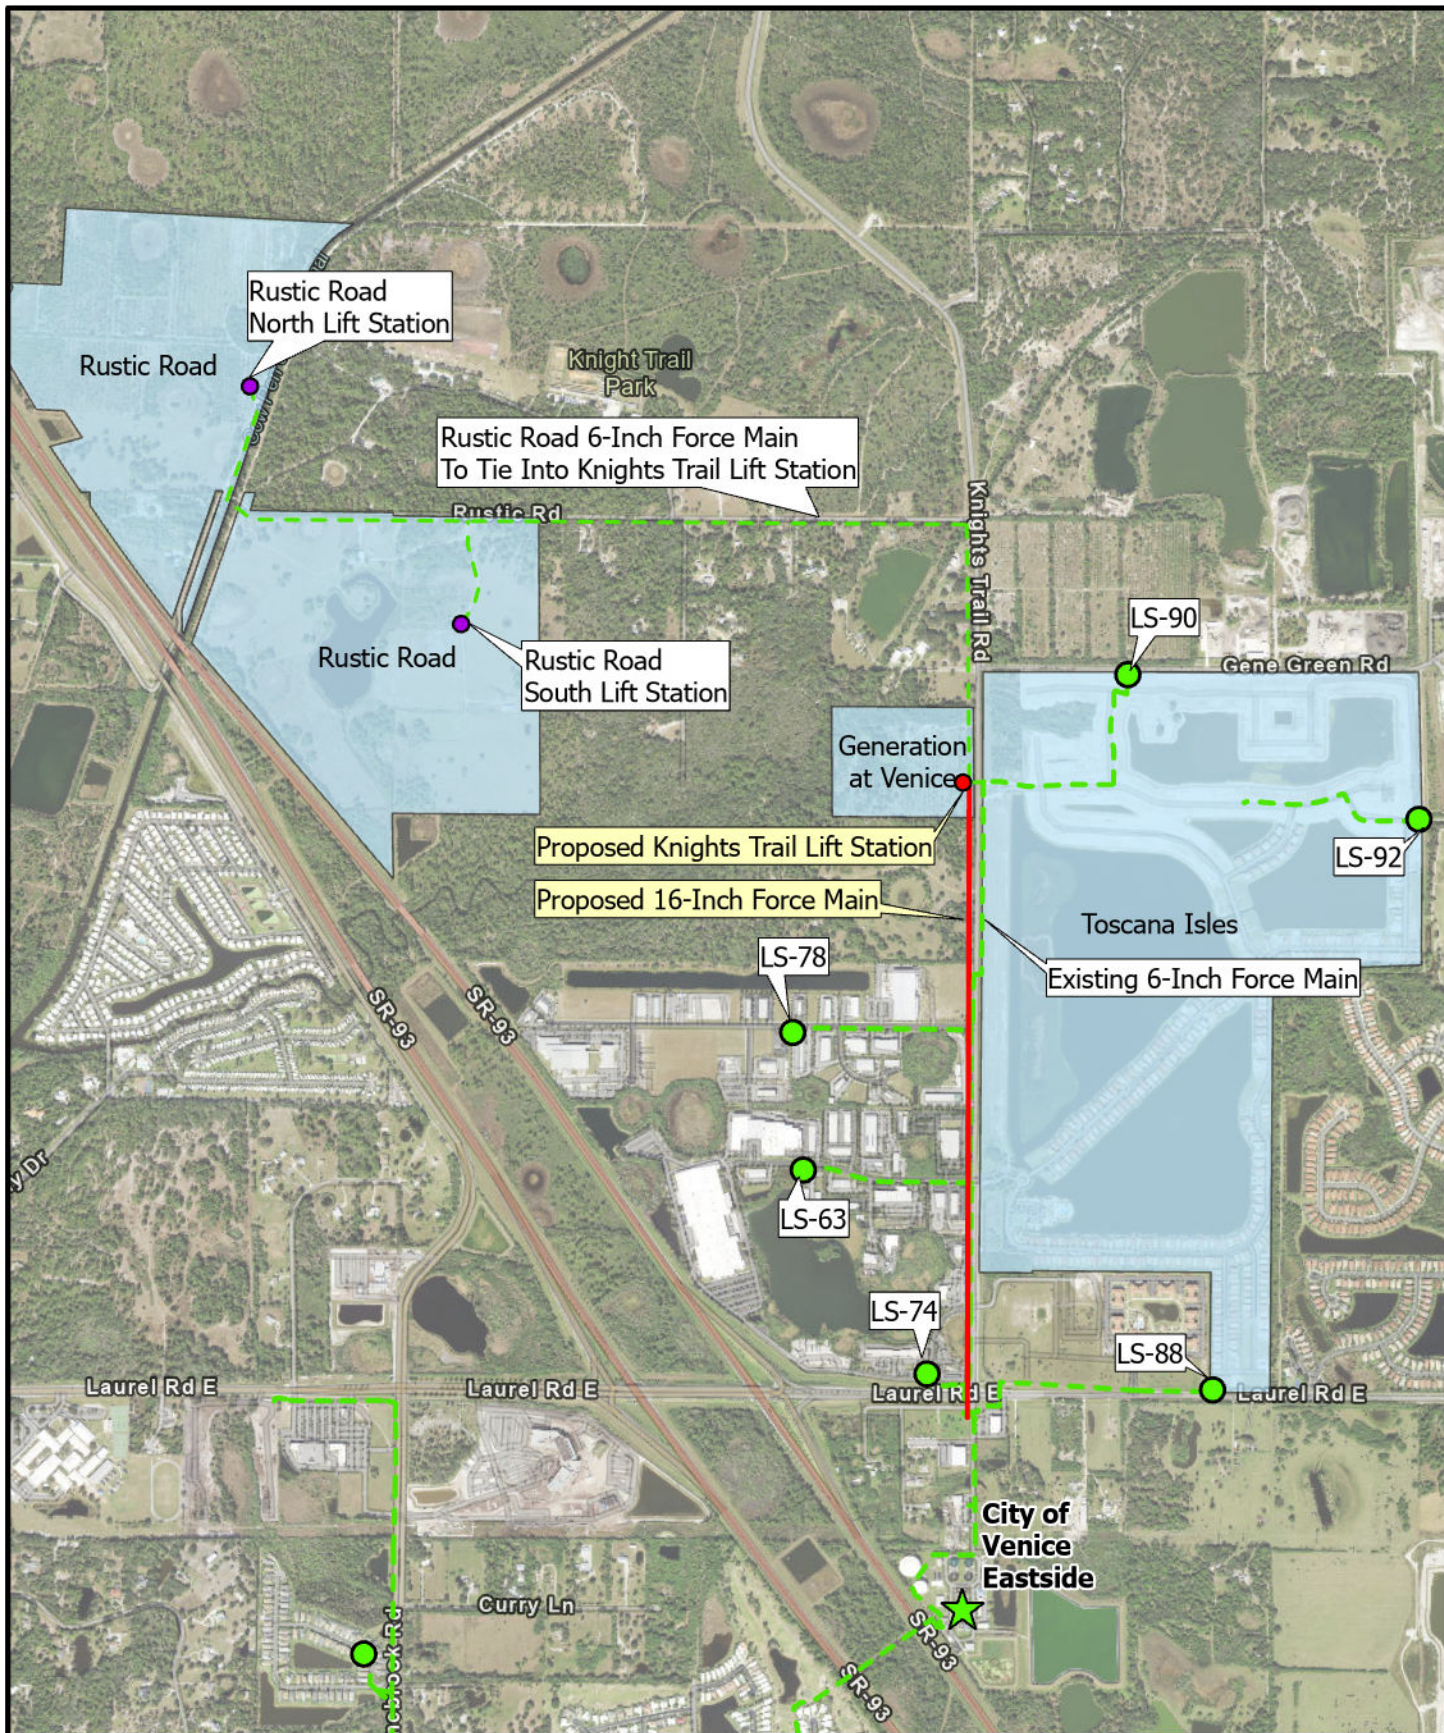

Exhibit "C"

Legend

- Proposed Lift Station
- Proposed Force Main
- Existing Lift Stations
- - - Existing Force Main
- Venice Developments
- Proposed Lift Station by Others

City of Venice 16-inch Knights Trail Force Main