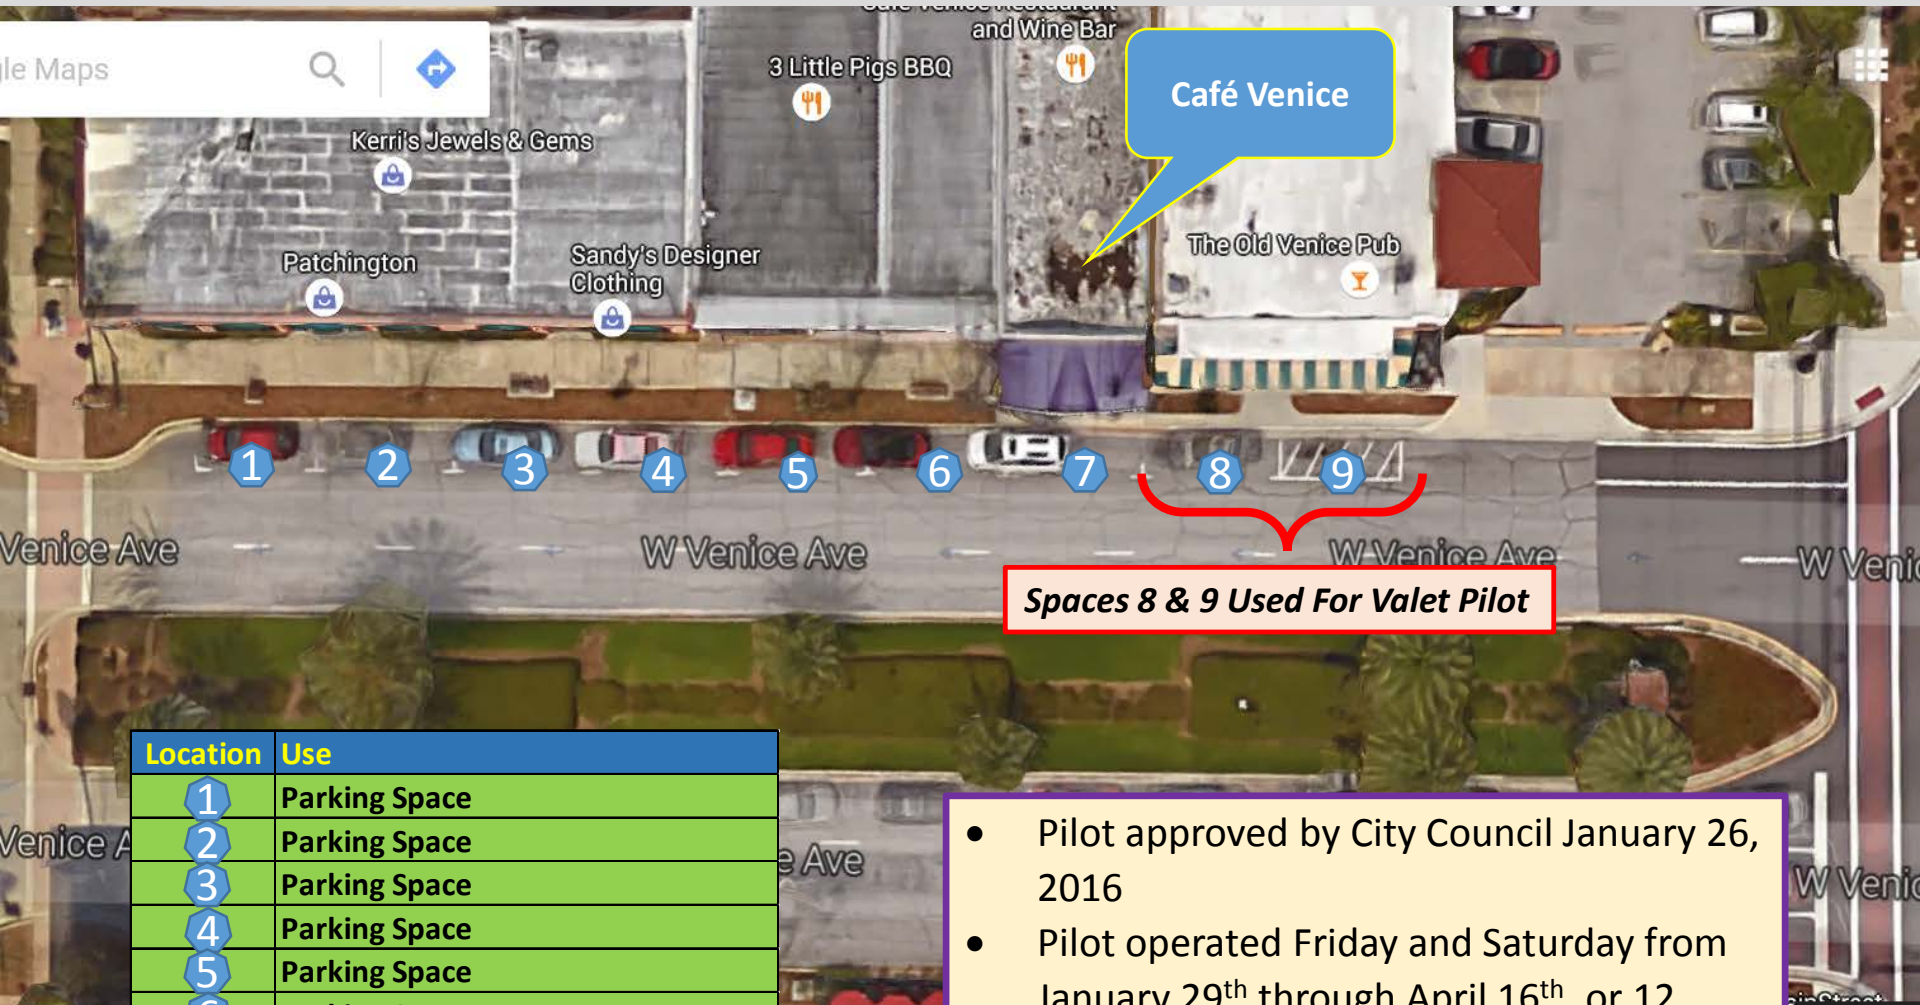

Café Venice Valet Parking Pilot

Location	Use
1	Parking Space
2	Parking Space
3	Parking Space
4	Parking Space
5	Parking Space
6	Parking Space
7	Parking Space
8	Parking Space Used with #9 for Pilot
9	5 Minute Loading & Unloading Only

- Pilot approved by City Council January 26, 2016
- Pilot operated Friday and Saturday from January 29th through April 16th, or 12 weekends, from about 4:45 PM until about 9:00 PM

CENTURY 21 Almar & Assoc.

LOADING AND UNLOADING ONLY
5 MINUTE LIMIT

AGENT ON DUTY

W Venice Ave