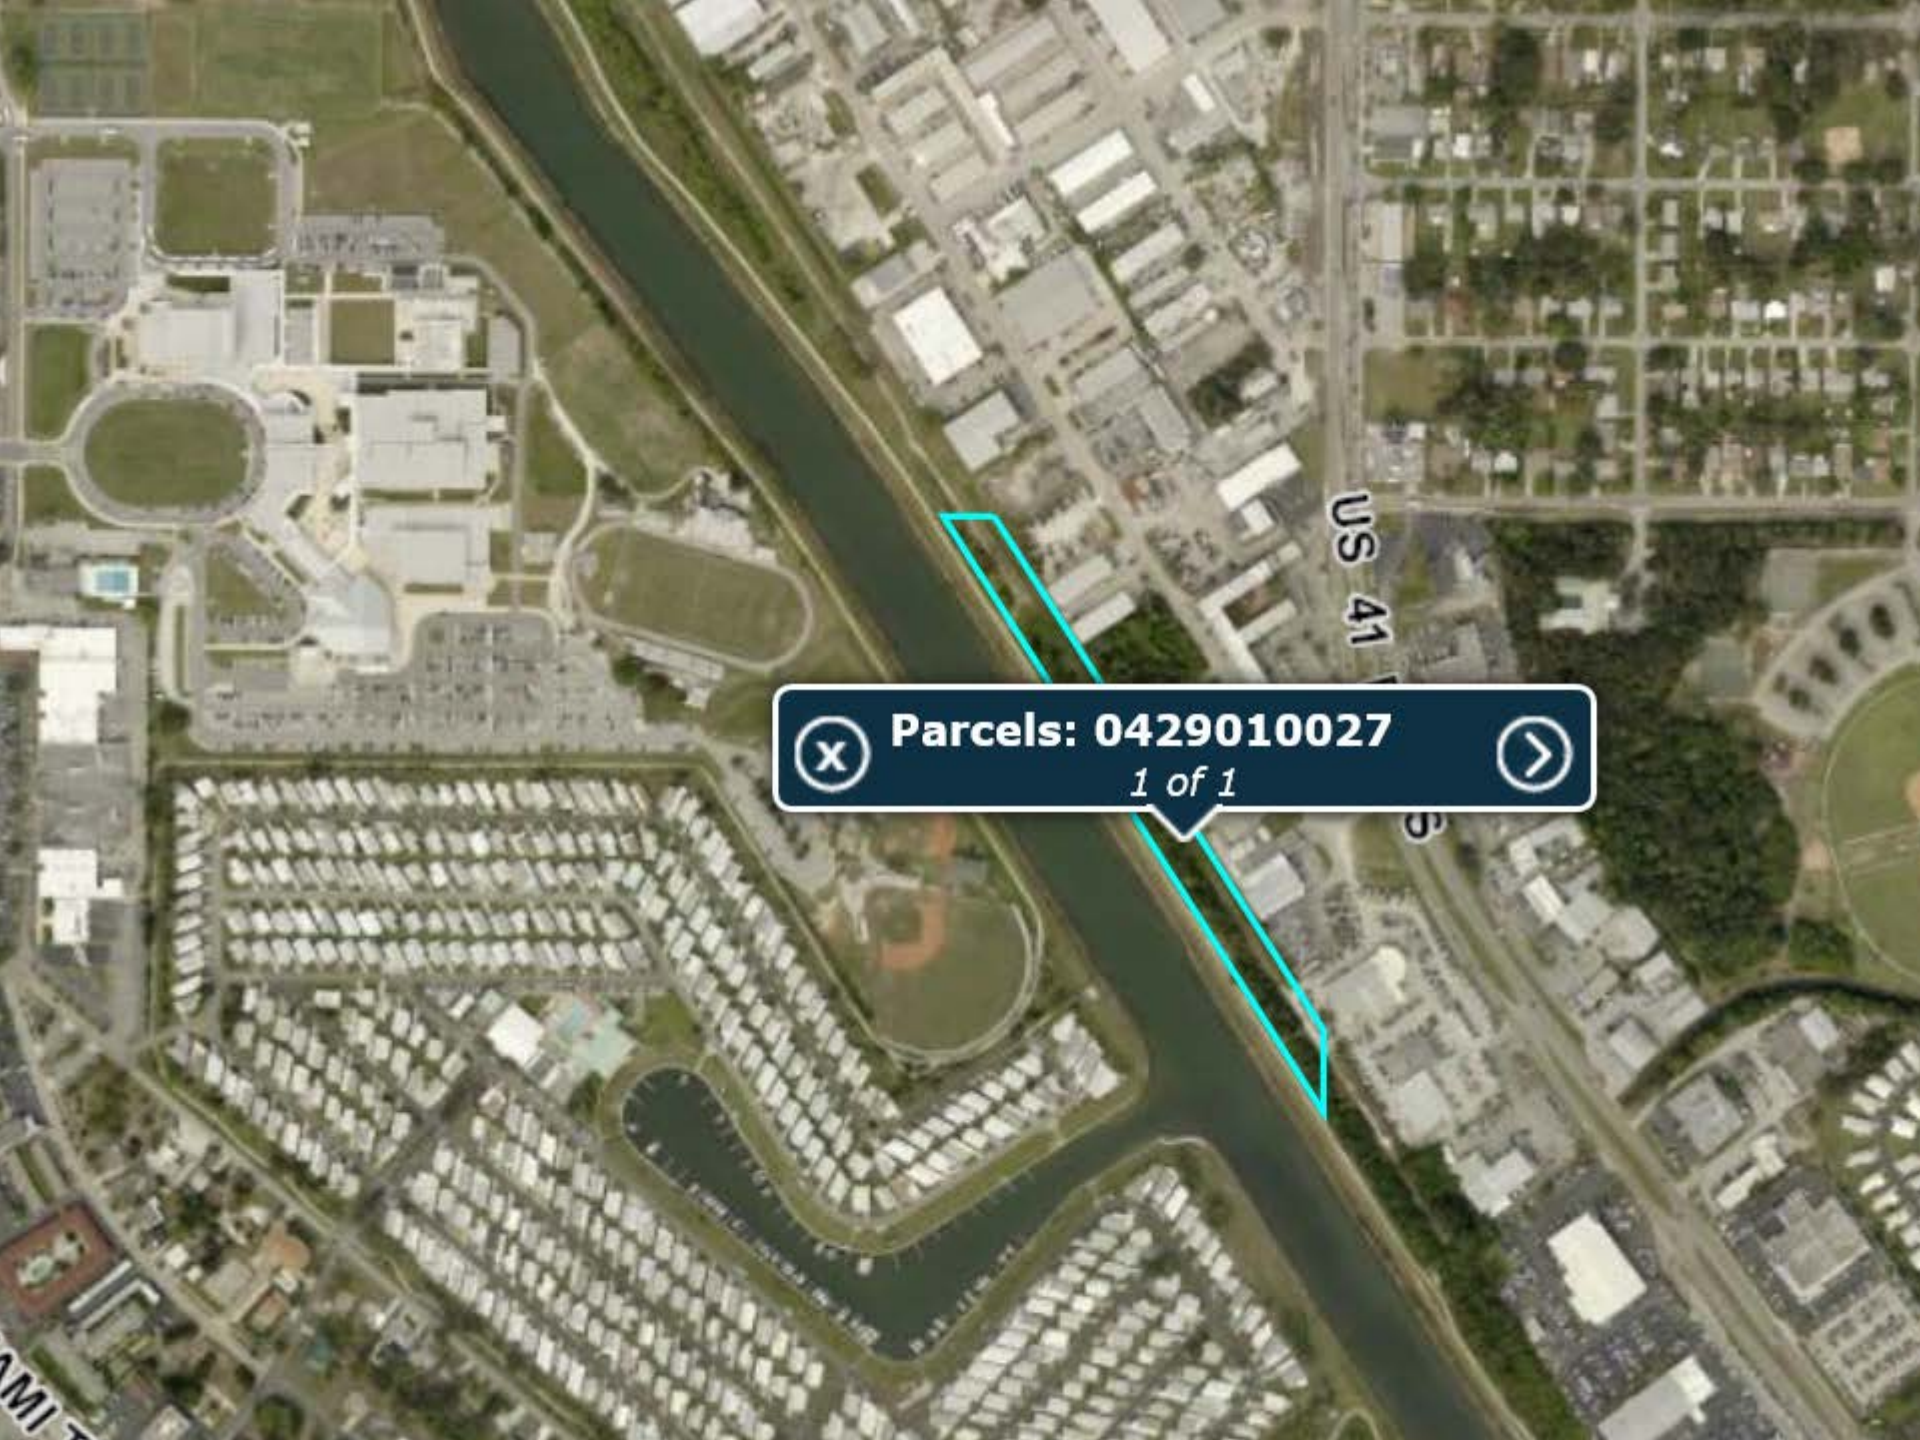

# City of Venice Urban Forest

June 28, 2016

Venice Train Depot

Venice Avenue

US 418 Bypass

South Venice Trail

Wyo.

0 0.125 0.25 Miles

N TAMiami TRL

S TAMiami TRL

41

US 41 BYP N

US 41 BYP S

 **Parcels: 0407020005** 

 f 1

 **Parcels: 0429010027**   
*1 of 1*