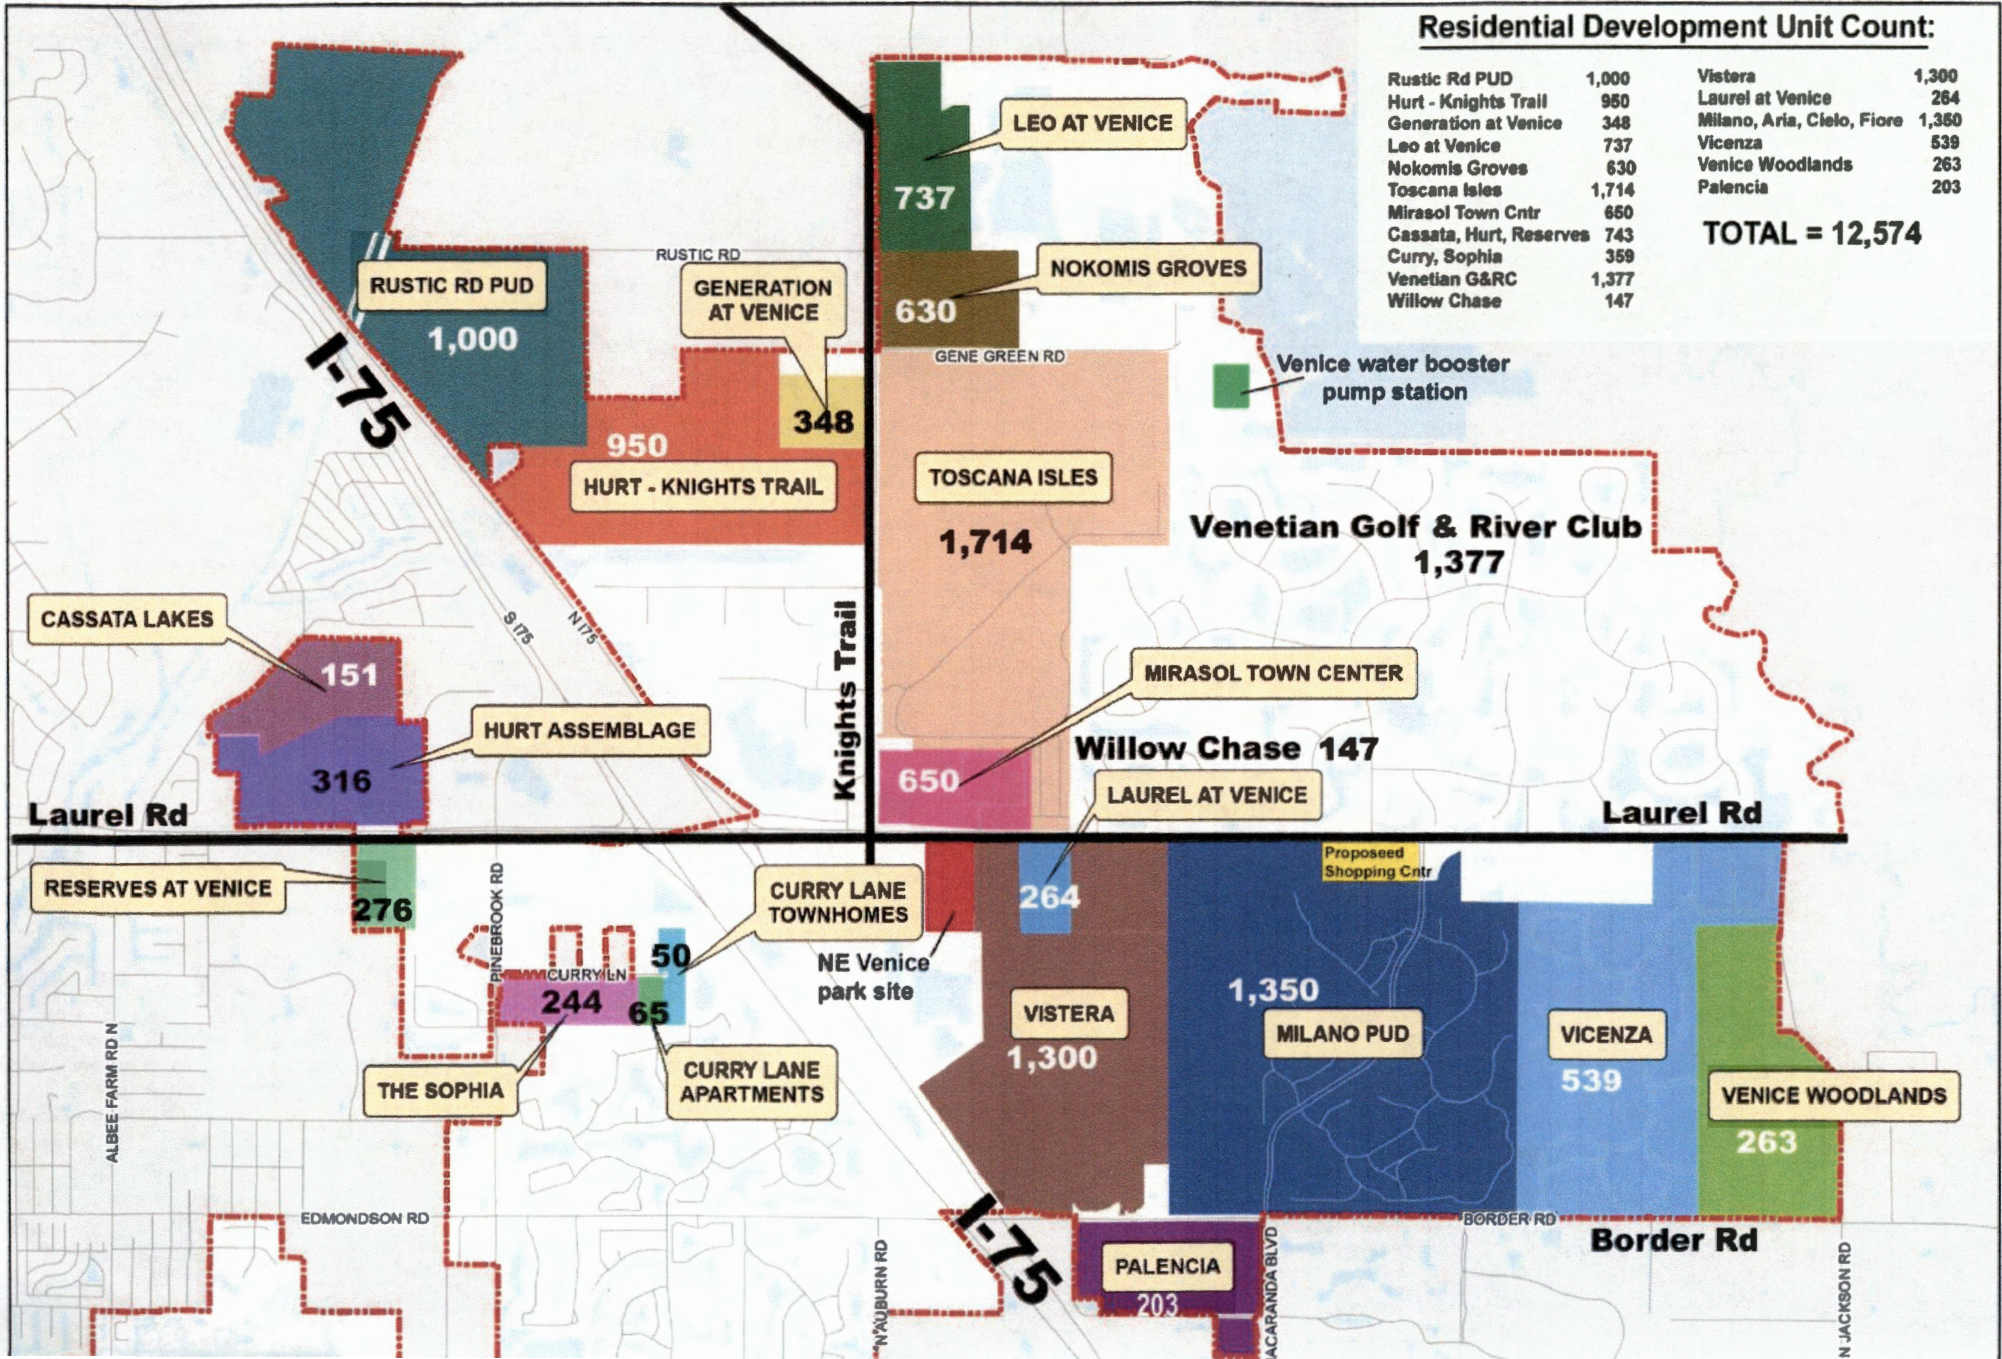

Northeast Venice Development Locations

Planning and Zoning Department

CITY BOUNDARY
 STREETS

March 2024

Date: 3/4/2024

Document Path: K:\Planning and Zoning\Development Analysis\Development Locations.mxd

Residential Development Unit Count:

Rustic Rd PUD	1,000	Vistera	1,300
Hurt - Knights Trail	950	Laurel at Venice	264
Generation at Venice	348	Milano, Aria, Cielo, Fiore	1,350
Leo at Venice	737	Vicenza	539
Nokomis Groves	630	Venice Woodlands	263
Toscana Isles	1,714	Palencia	203
Mirasol Town Cntr	650		
Cassata, Hurt, Reserves	743		
Curry, Sophia	359		
Venetian G&RC	1,377		
Willow Chase	147		
TOTAL = 12,574			

Paula Stamer

Truck Accident on Tuesday, 5/6/2024

The truck attempted to make the turn from Laurel Road onto Knights Trail Road but was going at an excessive speed in an attempt to beat the traffic light.

Stilet
Catal

500 ft

200 m

© 2024 TomTom, © OpenStreetMap

eriphery Loop