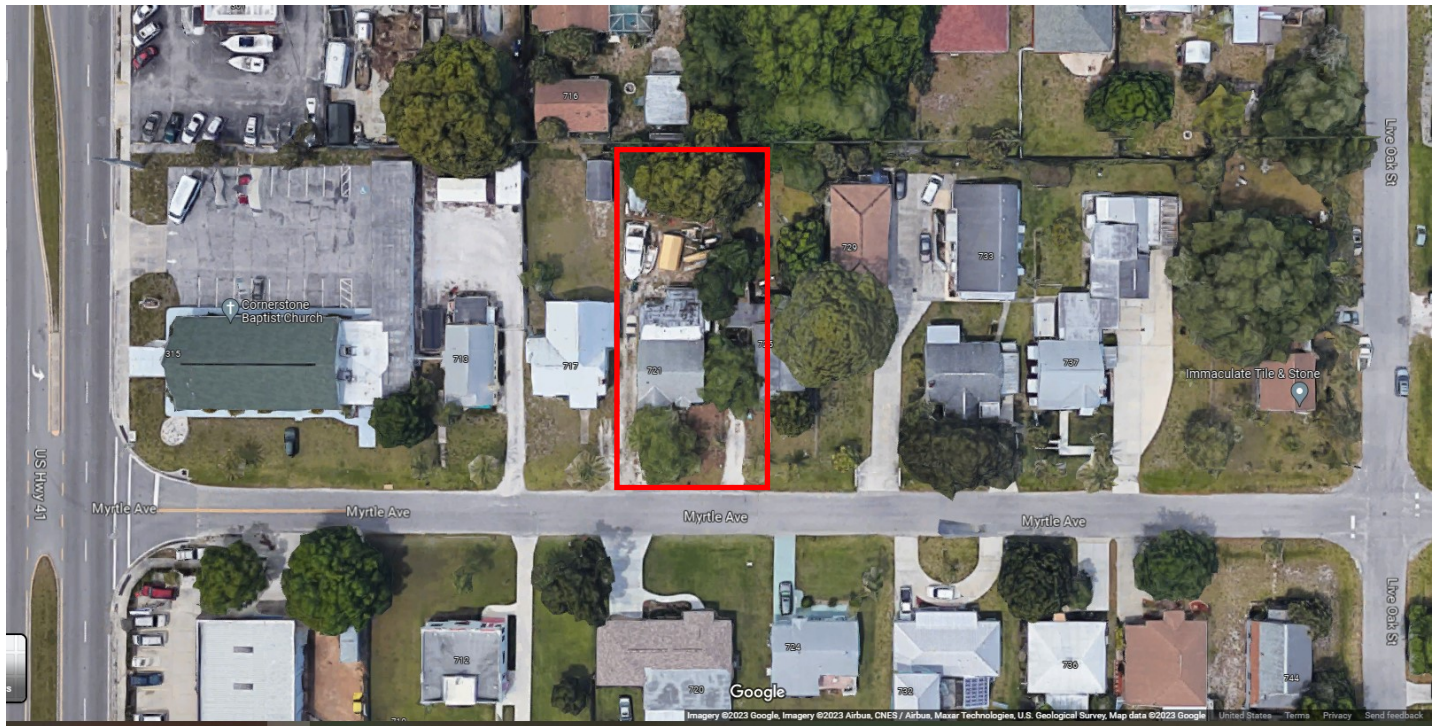

Local Register of Historic Resources Nomination: 721 Myrtle

Nominated under Chapter 87 Section 7.7 C 8 — Contributing Structure to a National Historic District.

721 Myrtle is listed as a contributing structure to the Edgewood and John Nolen Plan of Venice National Historic Districts.