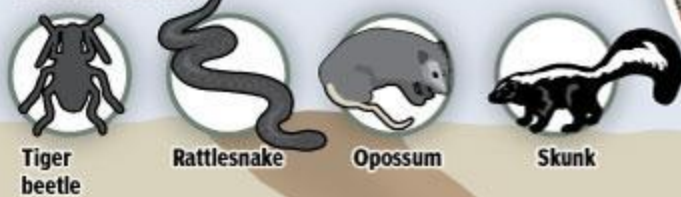

CASUAL VISITORS

Tiger beetle

Rattlesnake

Opossum

Skunk

THE BURROW

Gopher tortoise burrows average between 7 feet deep and 15 feet in length, but may be more than 40 feet long.