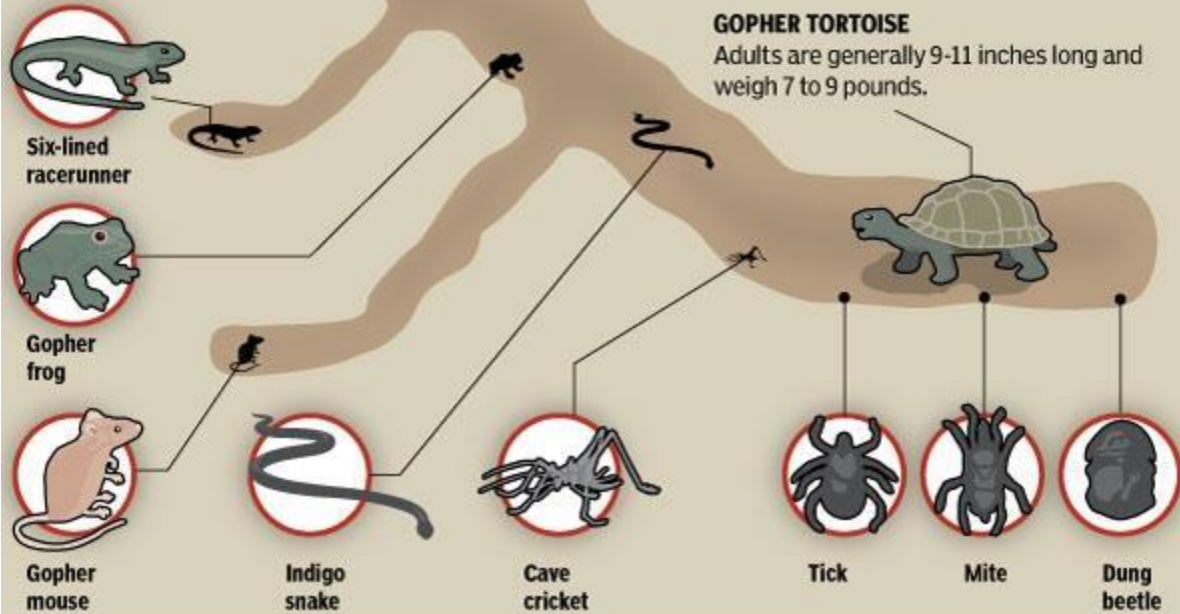

## Florida Native

More than 350 animals and insects use gopher tortoise burrows. Without the threatened reptile, that ecosystem would collapse — which designates the gopher tortoise as a keystone species. A unique relocation program in Florida has worked for about 10 years to keep that from happening.

### CASUAL VISITORS

Tiger beetle

Rattlesnake

Opossum

Skunk

### THE BURROW

Gopher tortoise burrows average between 7 feet deep and 15 feet in length, but may be more than 40 feet long.

### DEPENDANT SPECIES

Six-lined racerunner

Gopher frog

Gopher mouse

Indigo snake

Cave cricket

Tick

Mite