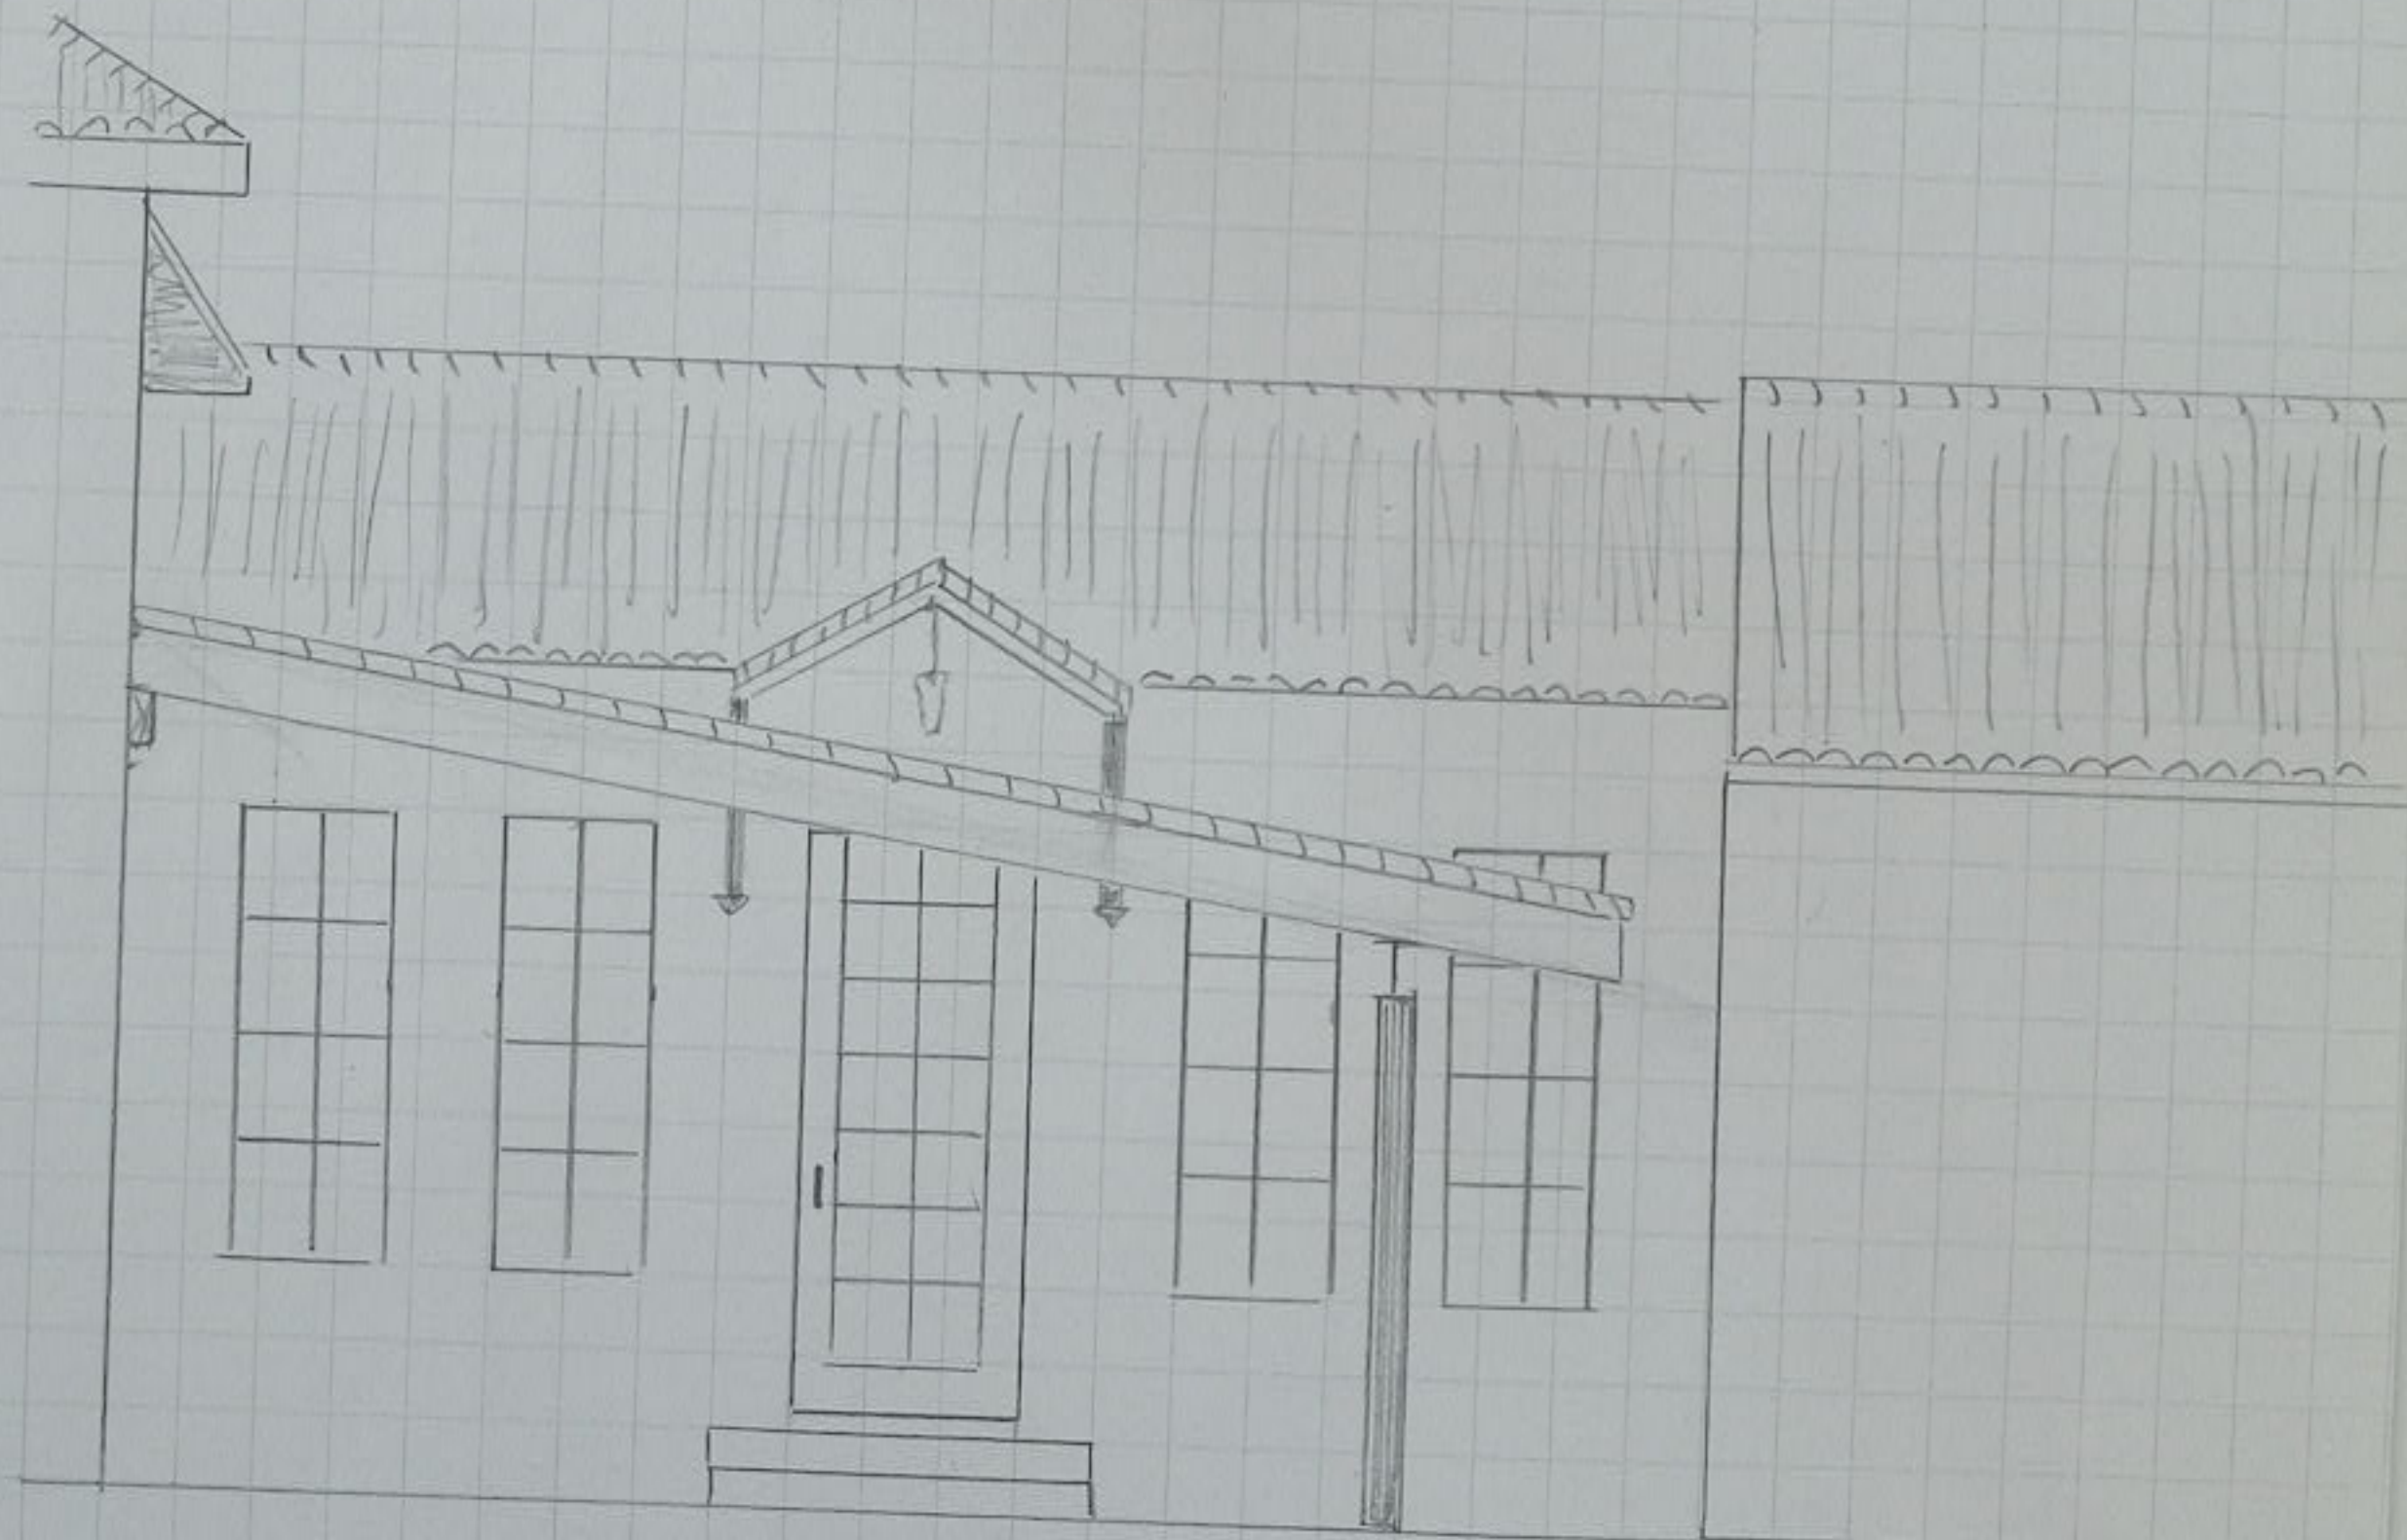

Rotate image by  
90 degrees

Freeze image on  
display

Adjust Brightness

Import image from  
another source

Settings Menu

Rotate image by  
90 degrees

Freeze image on  
display

Adjust Brightness

Import image from  
another source

Settings Menu

326 PEDRO STREET

SCALE 1/4" = 1'-0"