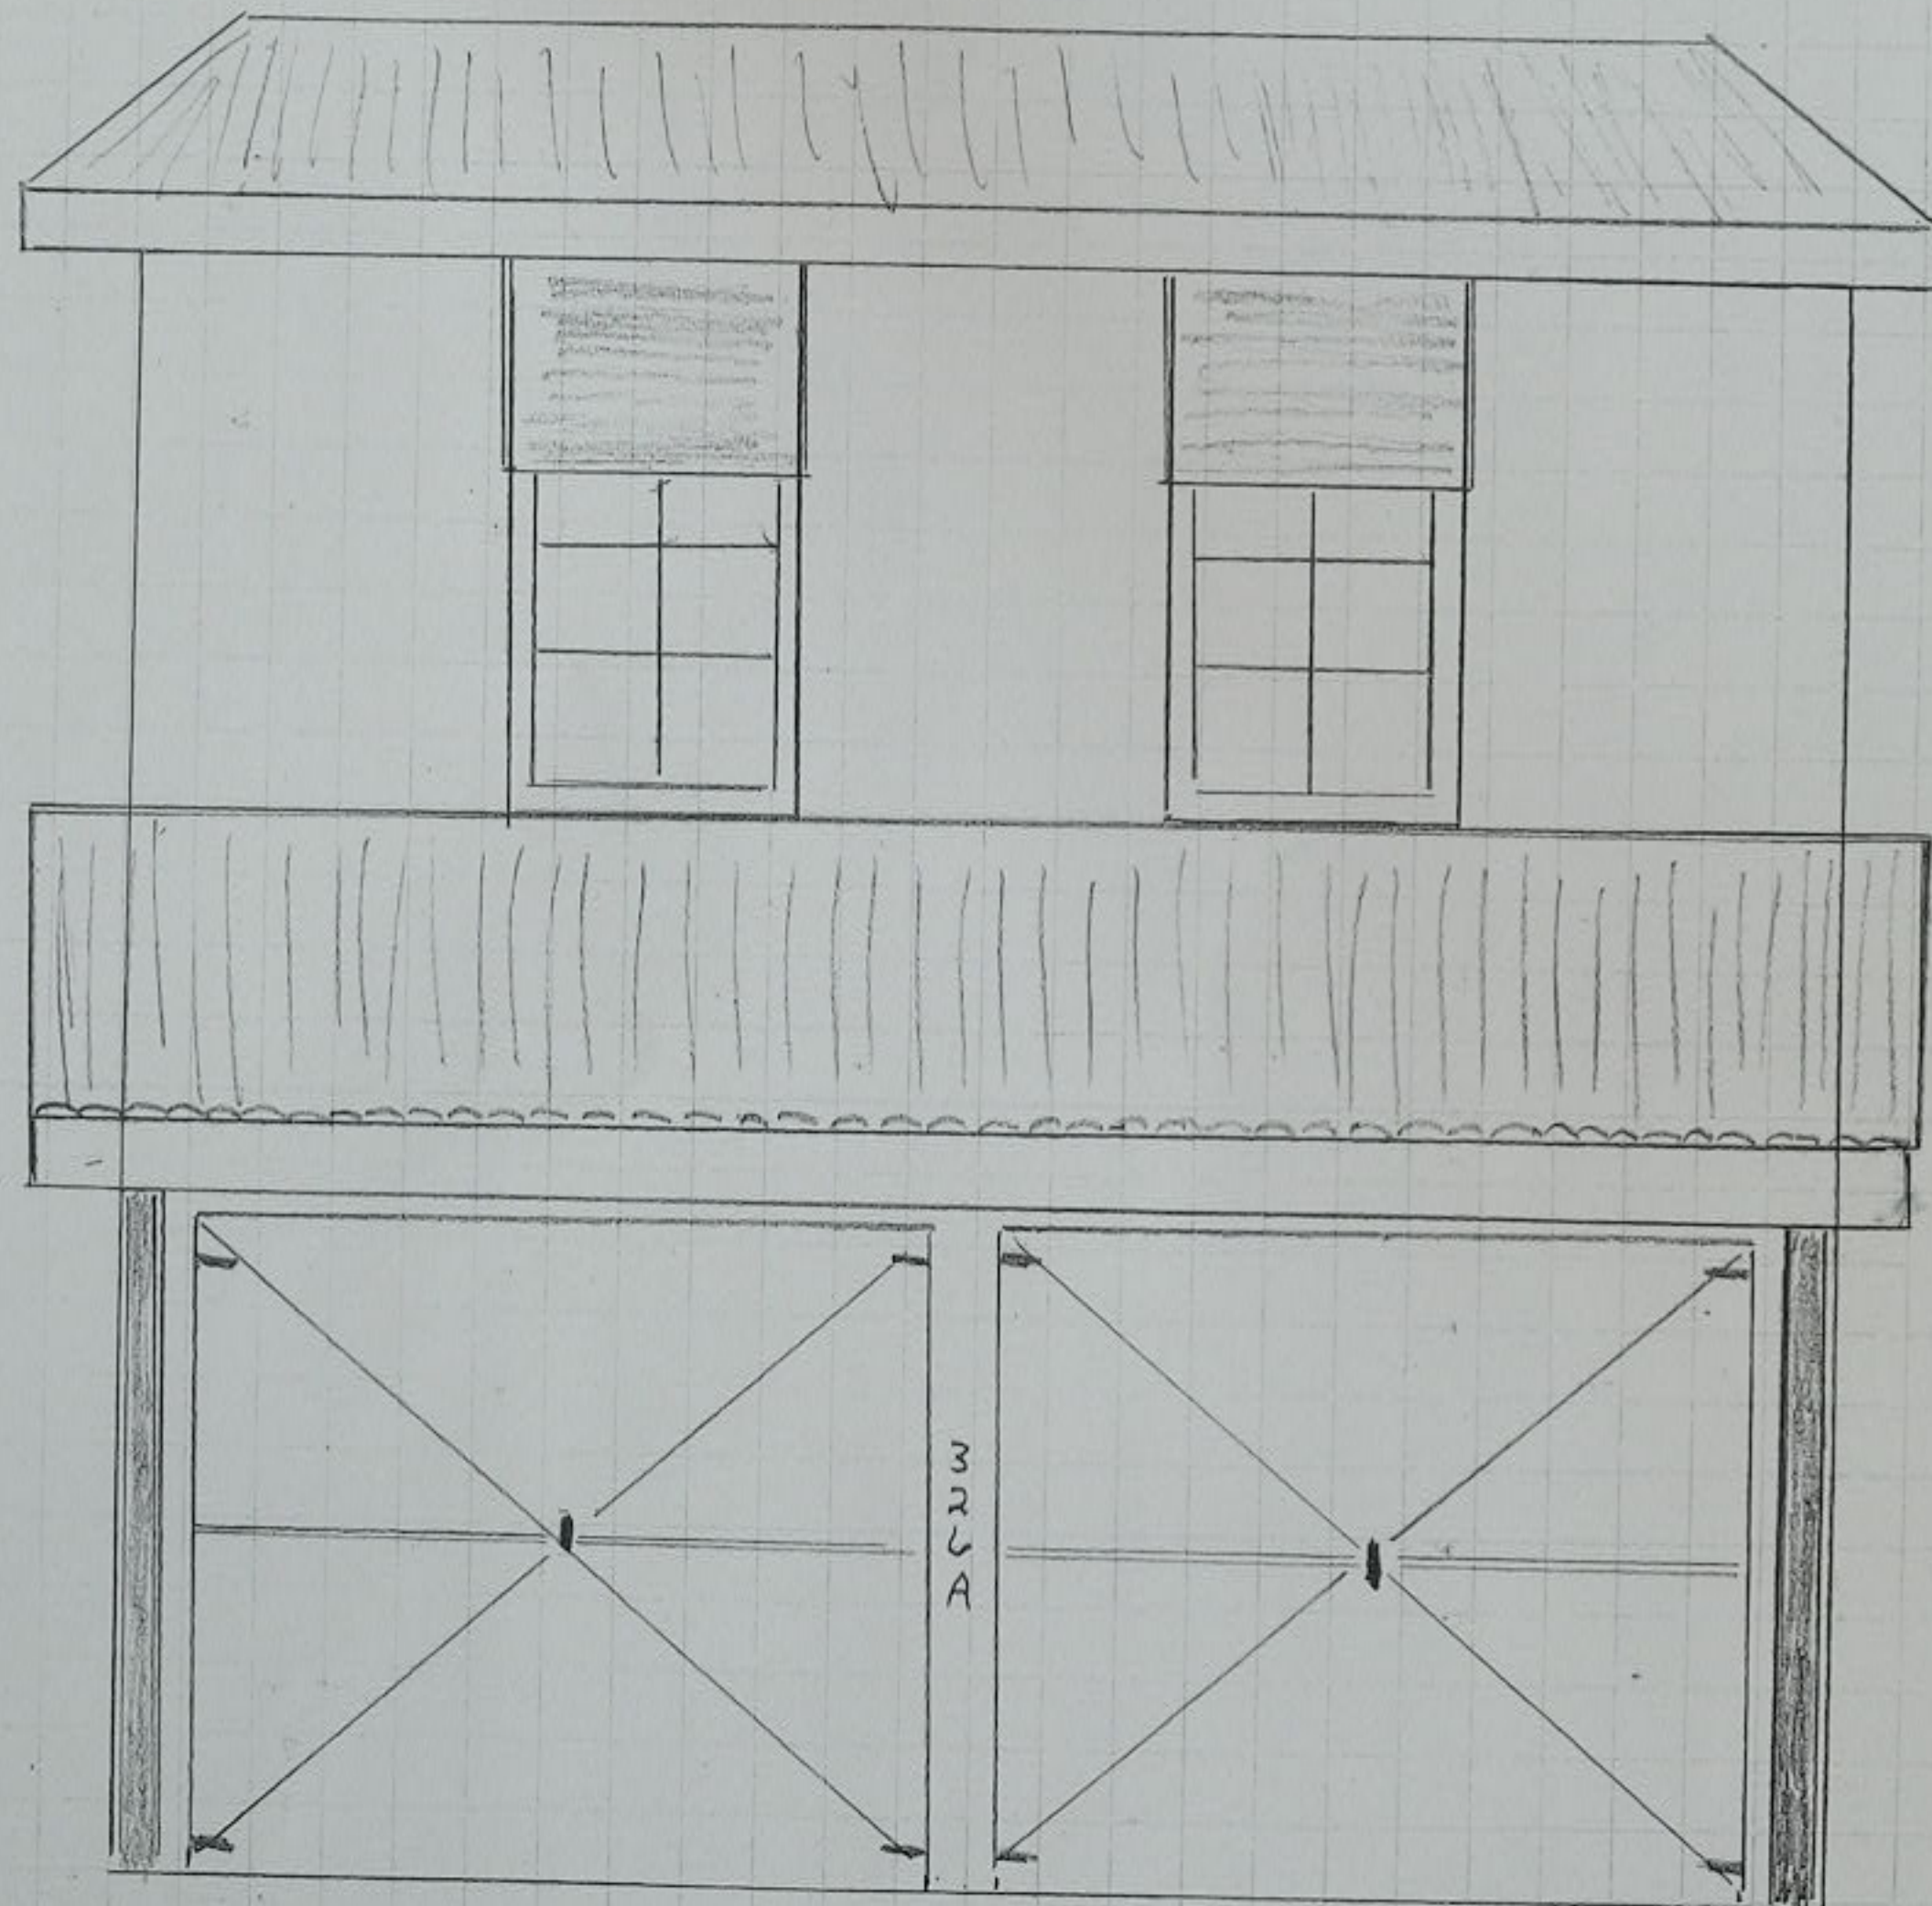

Rotate image by  
90 degrees

Freeze image on  
display

Adjust Brightness

Import image from  
another source

Settings Menu

Rotate image by  
90 degrees

Freeze image on  
display

Adjust Brightness

Import image from  
another source

Settings Menu

326 PEDRO STREET

SCALE 1/4" = 1'-0"