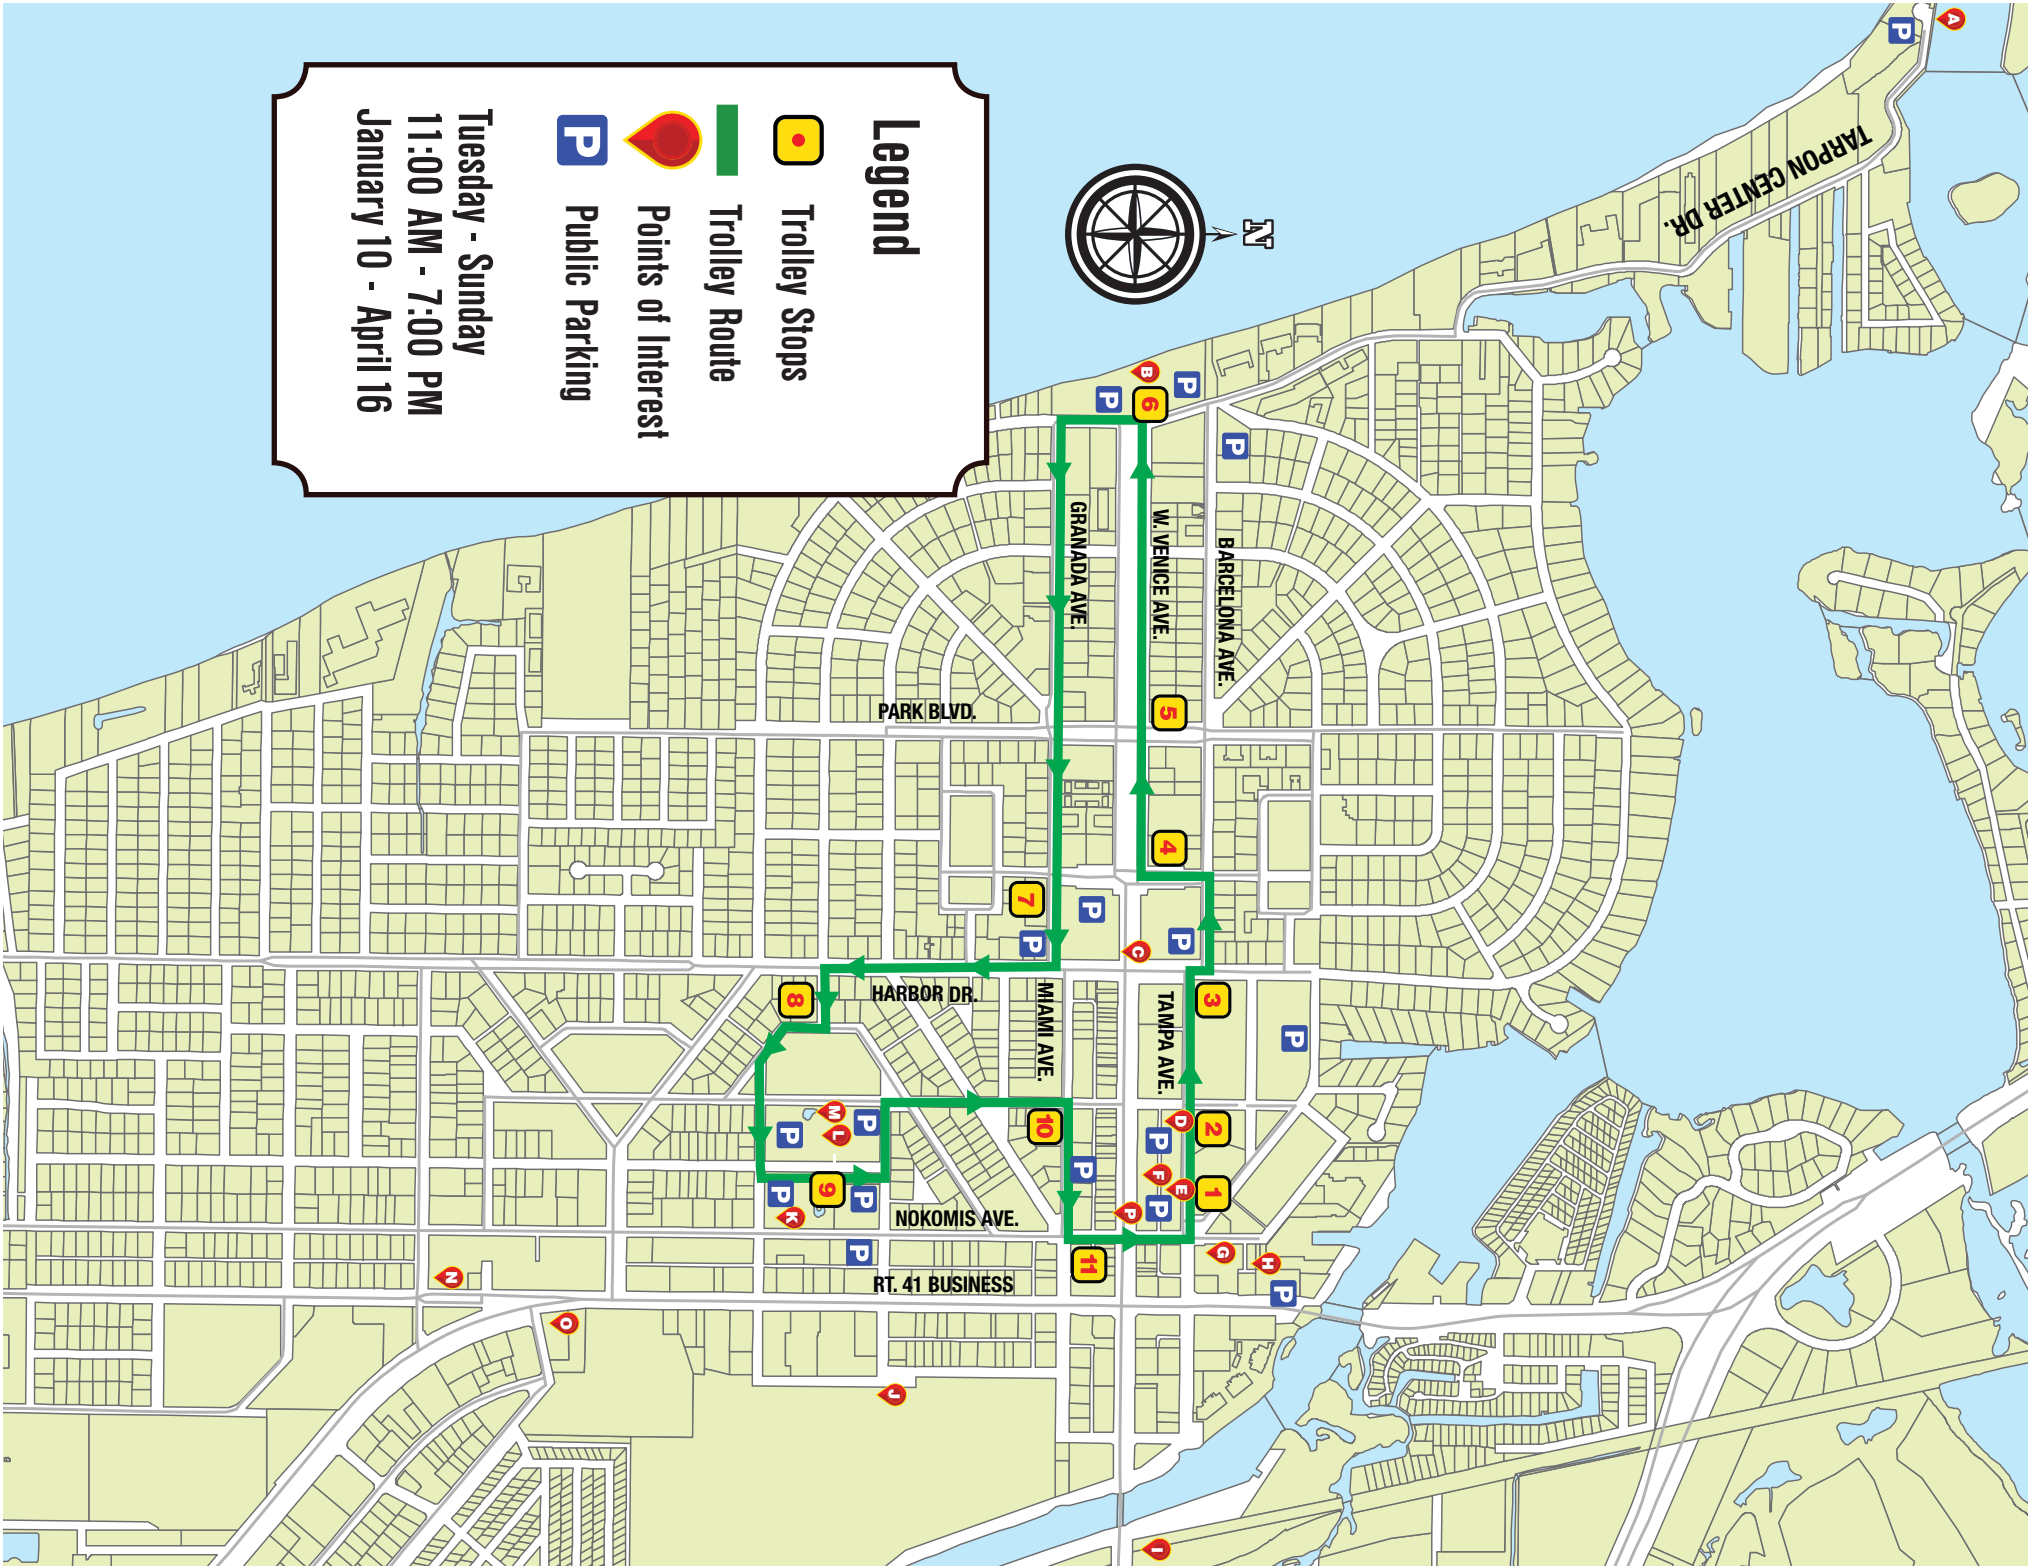

A 30 minute loop with stops at these locations:

Stop	Minutes After ½ Hour*	Stop Location
1	0:00	Tampa Ave at KMI Building
2	0:02	Tampa Ave at Centennial Park Fountain
3	0:05	Tampa Ave at Harbor Dr
4	0:07	Ave de Parques at W Venice Ave
5	0:10	W Venice Ave at Park Blvd
6	0:13	The Esplanade at Venice Beach
7	0:17	Granada Ave at City Hall & Lord-Higel House
8	0:20	Valencia Road at West Blalock Park
9	0:23	Venice Community Center
10	0:26	Nassau St at Miami Ave
11	0:28	Nokomis Ave at W Miami Ave

*Note: Times are approximate and subject to variation

Will stop upon request

Points of Interest

- A South Jetty
- B Venice Beach
- C City Hall
- D Intergenerational Fountain
- E Gazebo
- F Centennial Park
- G Venice Theatre
- H Venice Public Library
- I Train Depot
- J Venice Performing Arts Center
- K Venice Art Center
- L Community Center
- M Venice Museum & Archives
- N Hospital
- O Chamber of Commerce
- P Venice MainStreet

2017 FREE Trolley & Parking

City of Venice
401 W Venice Ave.
Venice, FL, 34285
(941) 486-2626
www.venicegov.com

Legend

-  Trolley Stops
-  Trolley Route
-  Points of Interest
-  Public Parking

Tuesday - Sunday
11:00 AM - 7:00 PM
January 10 - April 16