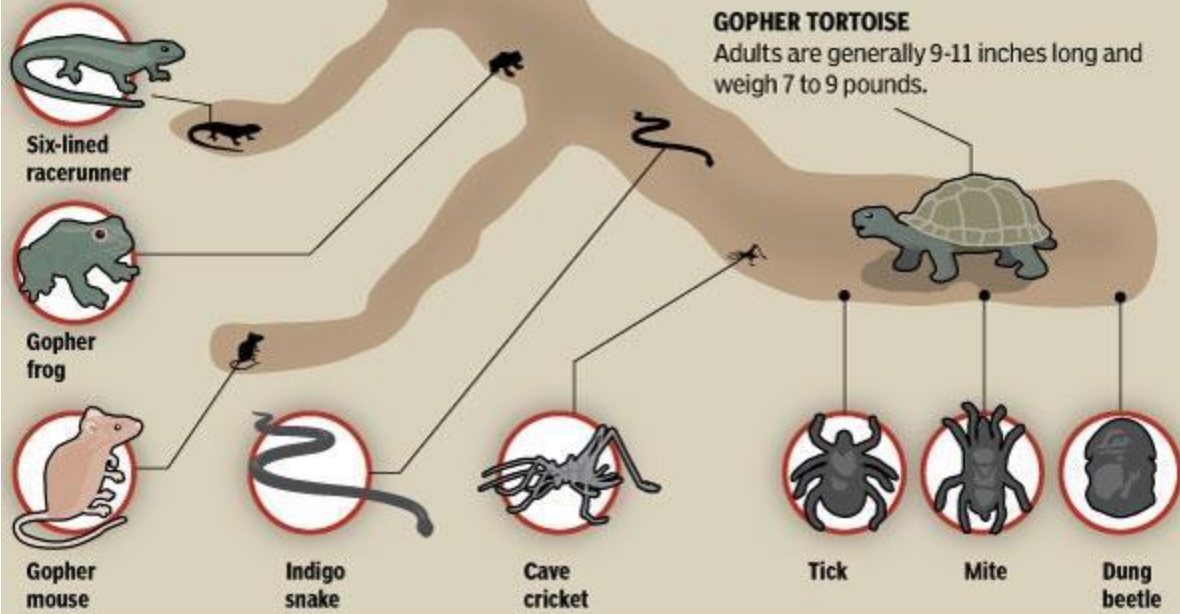

A gopher tortoise at 424 Gulf Drive on the island, whose burrow was paved over by Caithness Construction in 2021.

Florida Native

More than 350 animals and insects use gopher tortoise burrows. Without the threatened reptile, that ecosystem would collapse — which designates the gopher tortoise as a keystone species. A unique relocation program in Florida has worked for about 10 years to keep that from happening.

CASUAL VISITORS

Tiger beetle

Rattlesnake

Opossum

Skunk

THE BURROW

Gopher tortoise burrows average between 7 feet deep and 15 feet in length, but may be more than 40 feet long.

DEPENDANT SPECIES

Six-lined racerunner

Gopher frog

Gopher mouse

Indigo snake

Cave cricket

GOPHER TORTOISE

Adults are generally 9-11 inches long and weigh 7 to 9 pounds.

Tick