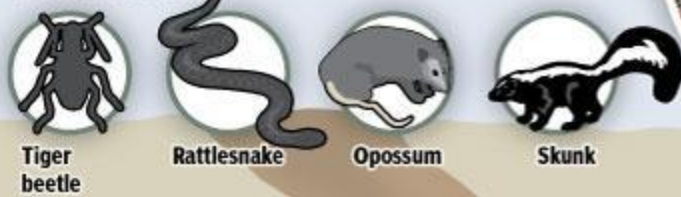

A gopher tortoise at 424 Gulf Drive on the island, whose burrow was paved over by Caithness Construction in 2021.

Florida Native

More than 350 animals and insects use gopher tortoise burrows. Without the threatened reptile, that ecosystem would collapse — which designates the gopher tortoise as a keystone species. A unique relocation program in Florida has worked for about 10 years to keep that from happening.

CASUAL VISITORS

Tiger beetle

Rattlesnake

Opossum

Skunk

THE BURROW

Gopher tortoise burrows average between 7 feet deep and 15 feet in length, but may be more than 40 feet long.

DEPENDANT SPECIES